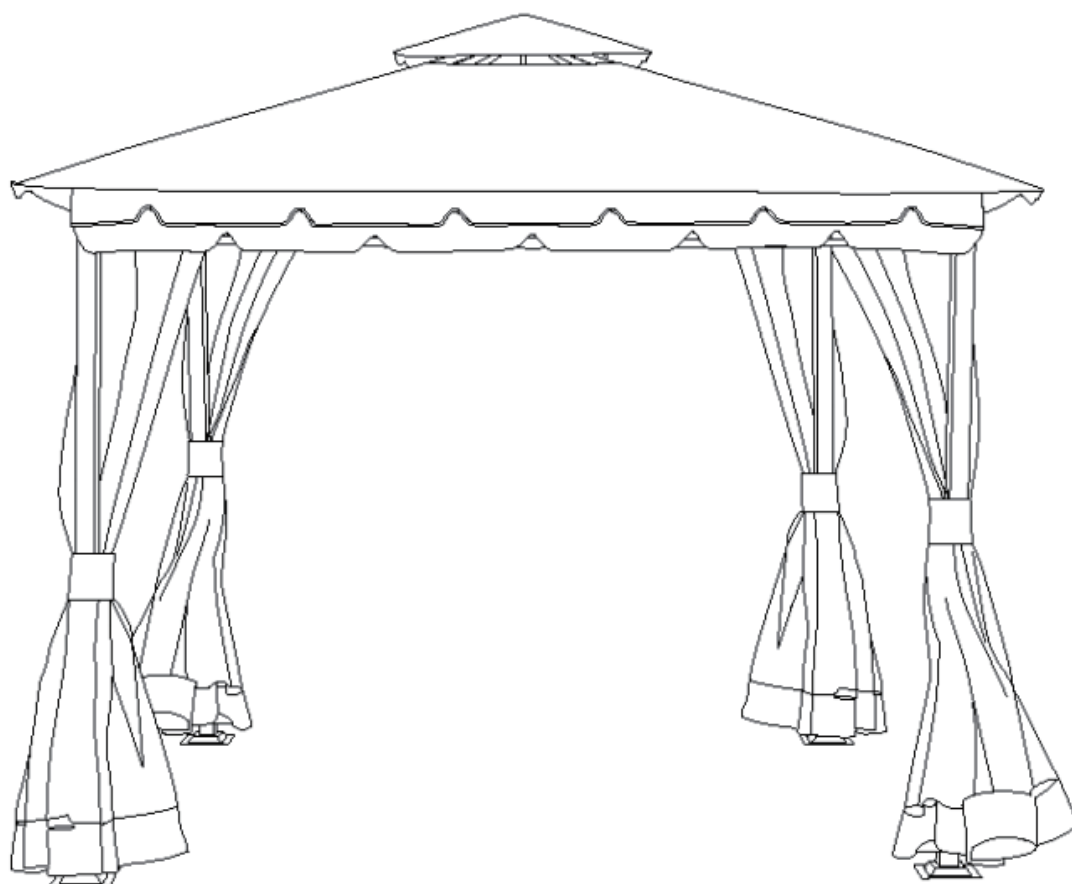

Thanks for shopping with Jeco®

10 x10' Metal Gazebo with Double Roof and Netting

SKU# GZ1 / 15010252

JECO

1-800-893-3006
Ontario, CA 91761

Made in China

If you have questions regarding this product, call
1-800-893-3006 Mon.-Fri. 9:00-5:00 PST
(California) and ask for our product specialists, or
e-mail: cs@jeco-inc.com

See many more products on the Internet!

www.jeco-inc.com

PARTS LIST

NO.	Description	Sketch	QTY
A	POST		4 PCS
B	SIDE FRAME		8 PCS
C	LONG TOP FRAME BEAM		4 PCS
D	SMALL CORNER BEAM		4 PCS
E	MIDDLE TOP BEAM		4 PCS
F	MESH PIPE		8 PCS
G	BASE		4 PCS
H	TOP CONNECTOR		1 PC
I	CORNER CONNECTOR		4 PCS
J	MIDDLE CONNECTOR		4 PCS
K	CORNER SUPPORT BAR		8 PCS
L	PLASTIC HOLDER		16 PCS
M	CANOPY	M1  M2 	1 PC
N	MESH		4 PCS
O	PEG		8 PCS

Note: Straight ALLEN Key(W) is for use with a power drill.

STEP 1

P	BOLT		M6x15mm	20 SETS
---	------	---	---------	---------

STEP 2

Q	BOLT		M6x15mm	8 SETS
R	BOLT		M6x30mm	8 SETS

STEP 3

T	BOLT		M6x45mm	16SETS
---	------	---	---------	--------