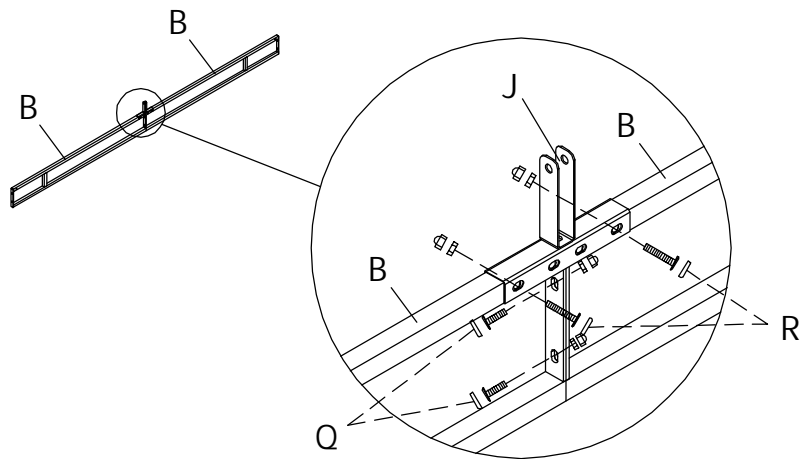

See many more products on the Internet!

www.jeco-inc.com

PARTS LIST

NO.	Description	Sketch	QTY
A	POST		4 PCS
B	SIDE FRAME		8 PCS
C	LONG TOP FRAME BEAM		4 PCS
D	SMALL CORNER BEAM		4 PCS
E	MIDDLE TOP BEAM		4 PCS
F	MESH PIPE		8 PCS
G	BASE		4 PCS
H	TOP CONNECTOR		1 PC
I	CORNER CONNECTOR		4 PCS
J	MIDDLE CONNECTOR		4 PCS
K	CORNER SUPPORT BAR		8 PCS
L	PLASTIC HOLDER		16 PCS
M	CANOPY	M1  M2 	1 PC
N	MESH		4 PCS
O	PEG		8 PCS

HARDWARE LIST

NO.	Description	Sketch	Size	QTY
P	BOLT		M6x15mm	52 SETS
Q	BOLT		M6x15mm	8 SETS
R	BOLT		M6x30mm	16 SETS
T	BOLT		M6x45mm	16 SETS
U	WRENCH			1 PC
V	ALLEN KEY			1 PC
W	STRAIGHT ALLEN KEY			1 PC

Note: Straight ALLEN Key(W) is for use with a power drill.

STEP 1

P	BOLT		M6x15mm	20 SETS
---	------	---	---------	---------

STEP 2

Q	BOLT		M6x15mm	8 SETS
R	BOLT		M6x30mm	8 SETS

STEP 3

T	BOLT		M6x45mm	16SETS
---	------	---	---------	--------

STEP 4

P	BOLT		M6x15mm	16 SETS
---	------	---	---------	---------

STEP 5

P	BOLT		M6x15mm	16 SETS
---	------	---	---------	---------

STEP 6

STEP 7

STEP 8

R	BOLT		M6x30mm	8 SETS
---	------	---	---------	--------