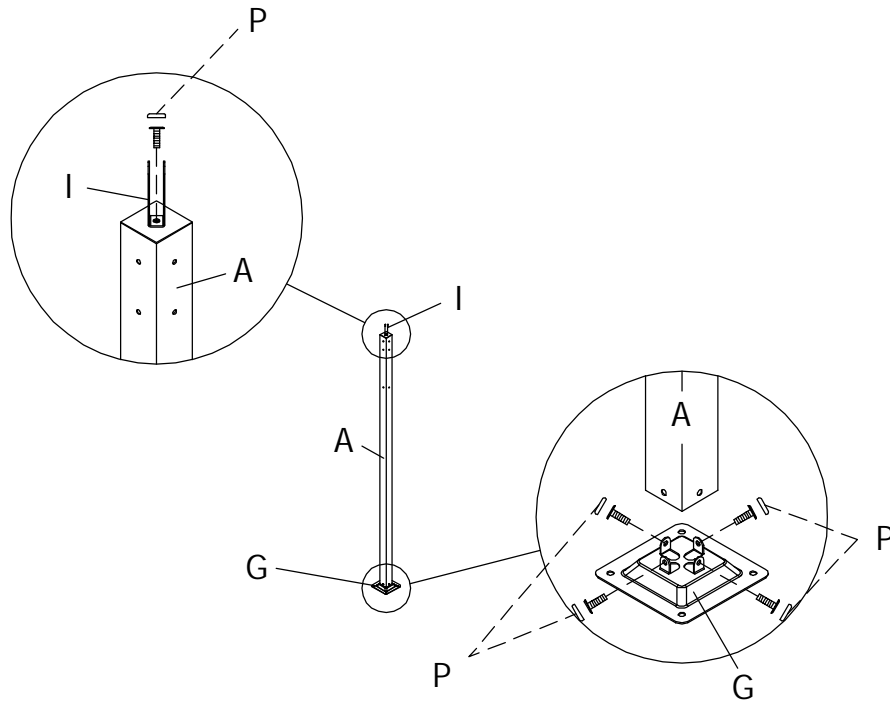

See many more products on the Internet!

www.jeco-inc.com

PARTS LIST

NO.	Description	Sketch	QTY
A	POST		4 PCS
B	SIDE FRAME		8 PCS
C	LONG TOP FRAME BEAM		4 PCS
D	SMALL CORNER BEAM		4 PCS
E	MIDDLE TOP BEAM		4 PCS
F	MESH PIPE		8 PCS
G	BASE		4 PCS
H	TOP CONNECTOR		1 PC
I	CORNER CONNECTOR		4 PCS
J	MIDDLE CONNECTOR		4 PCS
K	CORNER SUPPORT BAR		8 PCS
L	PLASTIC HOLDER		16 PCS
M	CANOPY	M1  M2 	1 PC
N	MESH		4 PCS
O	PEG		8 PCS

HARDWARE LIST

NO.	Description	Sketch	Size	QTY
P	BOLT		M6x15mm	52 SETS
Q	BOLT		M6x15mm	8 SETS
R	BOLT		M6x30mm	16 SETS
T	BOLT		M6x45mm	16 SETS
U	WRENCH			1 PC
V	ALLEN KEY			1 PC
W	STRAIGHT ALLEN KEY			1 PC

Note: Straight ALLEN Key(W) is for use with a power drill.

STEP 1

P	BOLT		M6x15mm	20 SETS
---	------	---	---------	---------

STEP 2

Q	BOLT		M6x15mm	8 SETS
R	BOLT		M6x30mm	8 SETS

STEP 3

T	BOLT		M6x45mm	16SETS
---	------	---	---------	--------