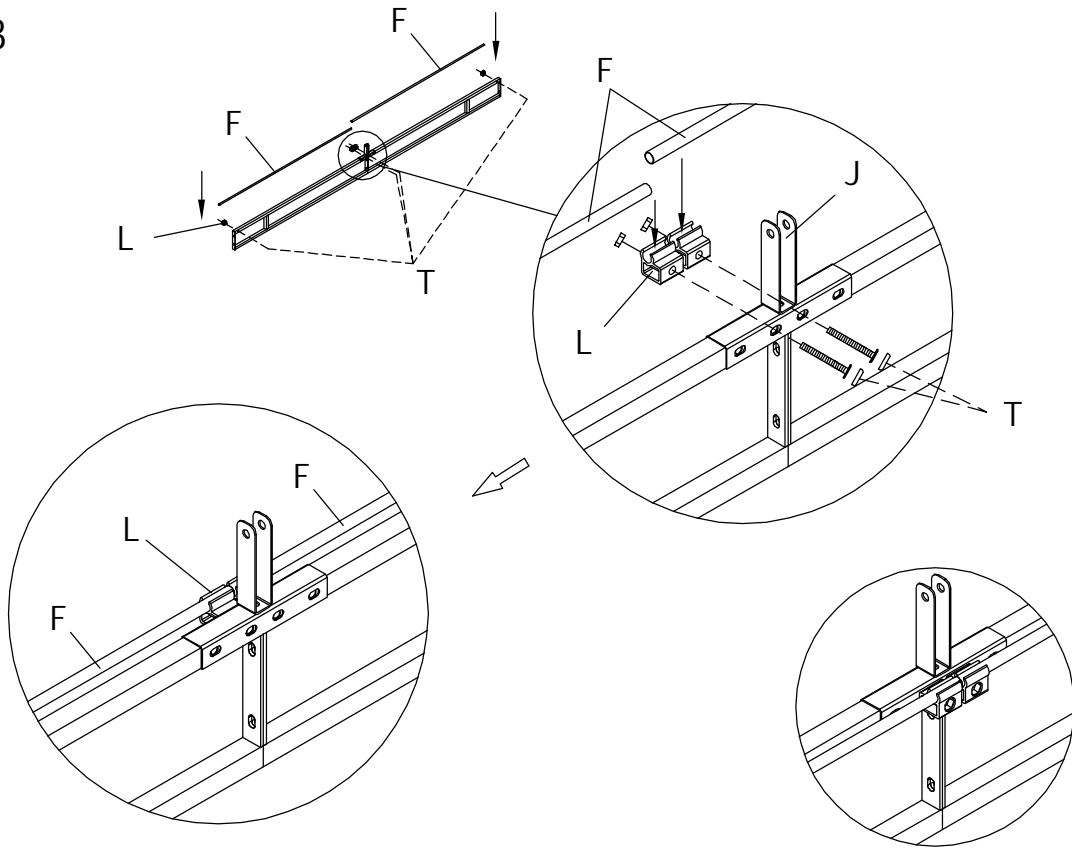

See many more products on the Internet!

www.jeco-inc.com

PARTS LIST

NO.	Description	Sketch	QTY
A	POST		4 PCS
B	SIDE FRAME		8 PCS
C	LONG TOP FRAME BEAM		4 PCS
D	SMALL CORNER BEAM		4 PCS
E	MIDDLE TOP BEAM		4 PCS
F	MESH PIPE		8 PCS
G	BASE		4 PCS
H	TOP CONNECTOR		1 PC
I	CORNER CONNECTOR		4 PCS
J	MIDDLE CONNECTOR		4 PCS
K	CORNER SUPPORT BAR		8 PCS
L	PLASTIC HOLDER		16 PCS
M	CANOPY	M1  M2 	1 PC
N	MESH		4 PCS
O	PEG		8 PCS

HARDWARE LIST

NO.	Description	Sketch	Size	QTY
P	BOLT		M6x15mm	52 SETS
Q	BOLT		M6x15mm	8 SETS
R	BOLT		M6x30mm	16 SETS
T	BOLT		M6x45mm	16 SETS
U	WRENCH			1 PC
V	ALLEN KEY			1 PC
W	STRAIGHT ALLEN KEY			1 PC

Note: Straight ALLEN Key(W) is for use with a power drill.

STEP 1

P	BOLT		M6x15mm	20 SETS
---	------	---	---------	---------

STEP 2

Q	BOLT		M6x15mm	8 SETS
R	BOLT		M6x30mm	8 SETS

STEP 3

T	BOLT		M6x45mm	16SETS
---	------	---	---------	--------

STEP 4

P	BOLT		M6x15mm	16 SETS
---	------	---	---------	---------

STEP 5

P	BOLT		M6x15mm	16 SETS
---	------	---	---------	---------

STEP 6

STEP 7

STEP 8

R	BOLT		M6x30mm	8 SETS
---	------	---	---------	--------