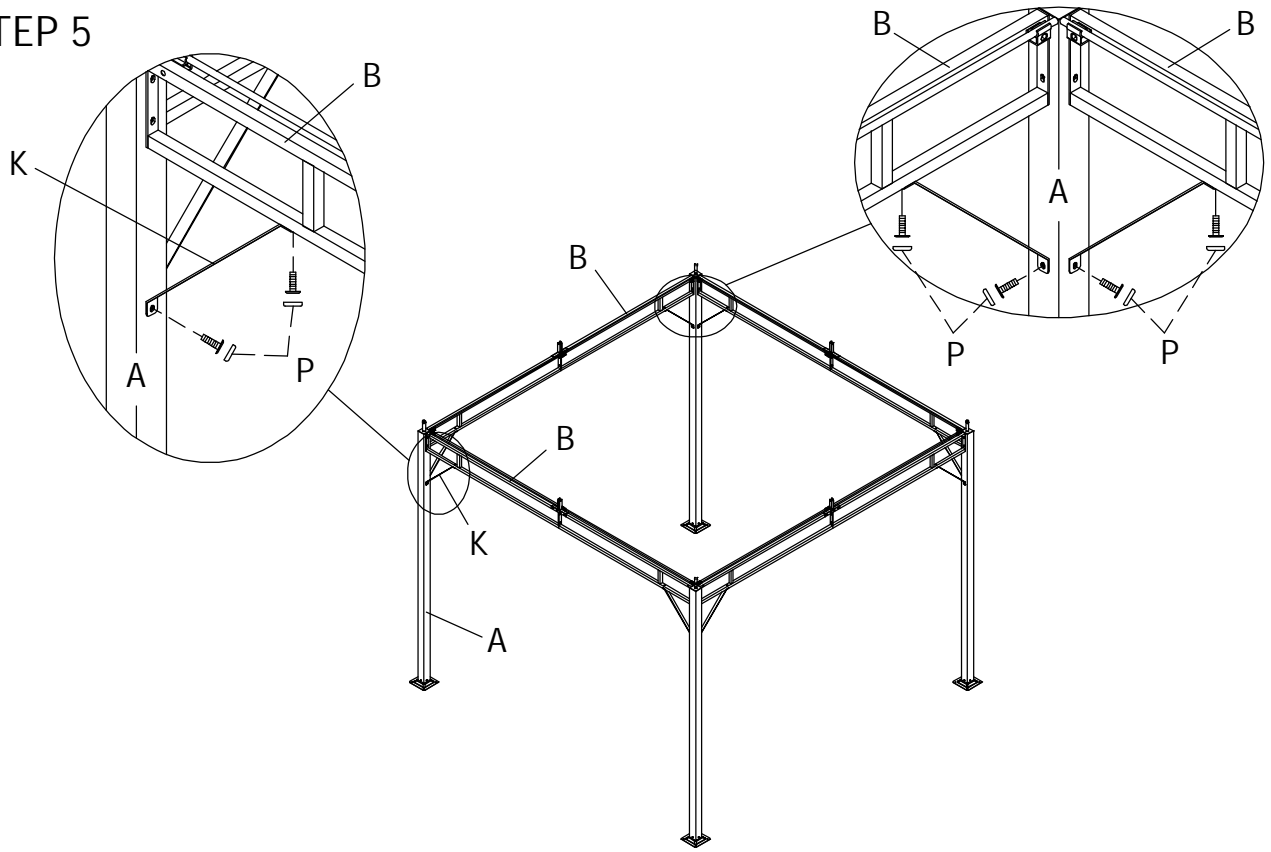

See many more products on the Internet!

www.jeco-inc.com

PARTS LIST

NO.	Description	Sketch	QTY
A	POST		4 PCS
B	SIDE FRAME		8 PCS
C	LONG TOP FRAME BEAM		4 PCS
D	SMALL CORNER BEAM		4 PCS
E	MIDDLE TOP BEAM		4 PCS
F	MESH PIPE		8 PCS
G	BASE		4 PCS
H	TOP CONNECTOR		1 PC
I	CORNER CONNECTOR		4 PCS
J	MIDDLE CONNECTOR		4 PCS
K	CORNER SUPPORT BAR		8 PCS
L	PLASTIC HOLDER		16 PCS
M	CANOPY	M1  M2 	1 PC
N	MESH		4 PCS
O	PEG		8 PCS

Note: Straight ALLEN Key(W) is for use with a power drill.

STEP 1

P	BOLT		M6x15mm	20 SETS
---	------	---	---------	---------

STEP 2

Q	BOLT		M6x15mm	8 SETS
R	BOLT		M6x30mm	8 SETS

STEP 3

T	BOLT		M6x45mm	16SETS
---	------	---	---------	--------

STEP 4

P	BOLT		M6x15mm	16 SETS
---	------	---	---------	---------

STEP 5

P	BOLT		M6x15mm	16 SETS
---	------	---	---------	---------

STEP 6

STEP 7

STEP 8

R	BOLT		M6x30mm	8 SETS
---	------	---	---------	--------