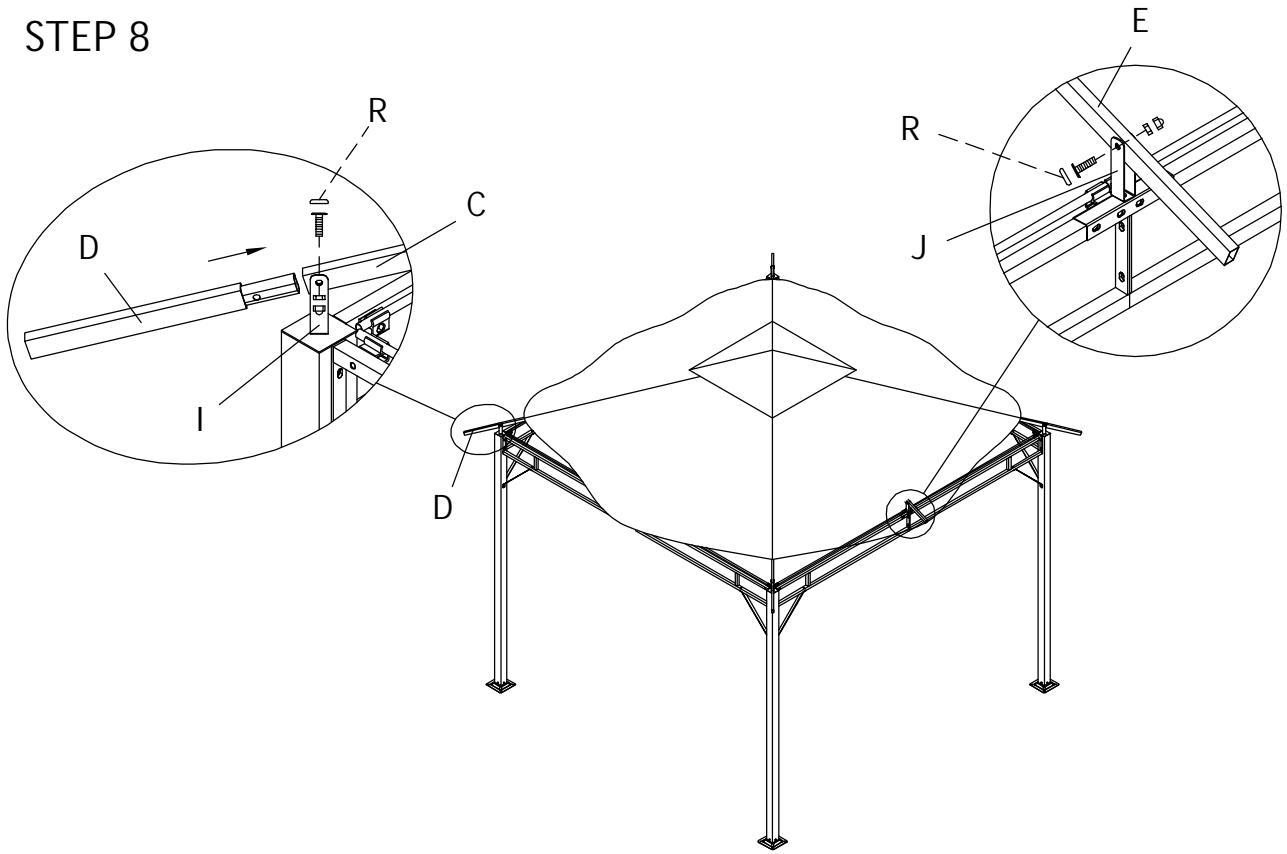

See many more products on the Internet!

www.jeco-inc.com

PARTS LIST

NO.	Description	Sketch	QTY
A	POST		4 PCS
B	SIDE FRAME		8 PCS
C	LONG TOP FRAME BEAM		4 PCS
D	SMALL CORNER BEAM		4 PCS
E	MIDDLE TOP BEAM		4 PCS
F	MESH PIPE		8 PCS
G	BASE		4 PCS
H	TOP CONNECTOR		1 PC
I	CORNER CONNECTOR		4 PCS
J	MIDDLE CONNECTOR		4 PCS
K	CORNER SUPPORT BAR		8 PCS
L	PLASTIC HOLDER		16 PCS
M	CANOPY	M1  M2 	1 PC
N	MESH		4 PCS
O	PEG		8 PCS

Note: Straight ALLEN Key(W) is for use with a power drill.

STEP 1

P	BOLT		M6x15mm	20 SETS
---	------	---	---------	---------

STEP 2

Q	BOLT		M6x15mm	8 SETS
R	BOLT		M6x30mm	8 SETS

STEP 3

T	BOLT		M6x45mm	16SETS
---	------	---	---------	--------

STEP 4

P	BOLT		M6x15mm	16 SETS
---	------	---	---------	---------

STEP 5

P	BOLT		M6x15mm	16 SETS
---	------	---	---------	---------

STEP 6

STEP 7

STEP 8

R	BOLT		M6x30mm	8 SETS
---	------	---	---------	--------