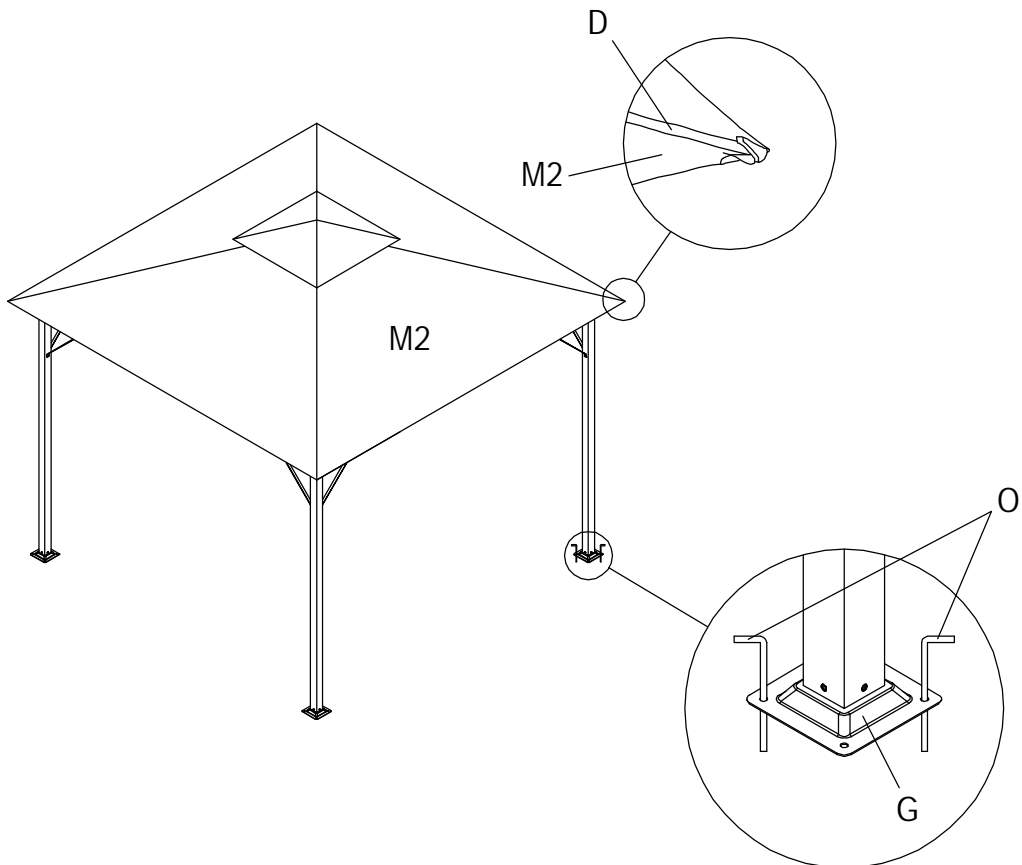

STEP 8

R	BOLT		M6x30mm	8 SETS

STEP 9