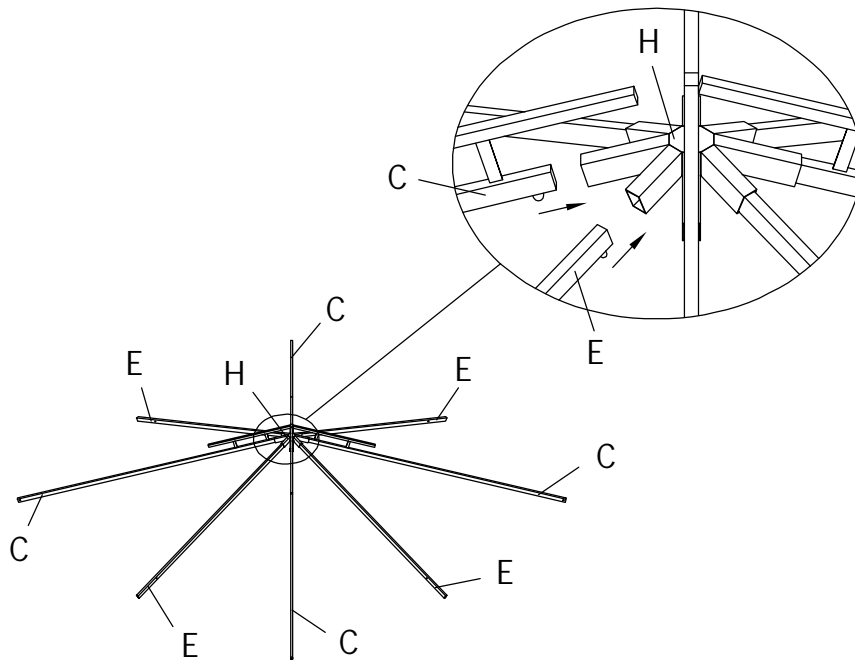

See many more products on the Internet!

www.jeco-inc.com

PARTS LIST

NO.	Description	Sketch	QTY
A	POST		4 PCS
B	SIDE FRAME		8 PCS
C	LONG TOP FRAME BEAM		4 PCS
D	SMALL CORNER BEAM		4 PCS
E	MIDDLE TOP BEAM		4 PCS
F	MESH PIPE		8 PCS
G	BASE		4 PCS
H	TOP CONNECTOR		1 PC
I	CORNER CONNECTOR		4 PCS
J	MIDDLE CONNECTOR		4 PCS
K	CORNER SUPPORT BAR		8 PCS
L	PLASTIC HOLDER		16 PCS
M	CANOPY	M1  M2 	1 PC
N	MESH		4 PCS
O	PEG		8 PCS

HARDWARE LIST

NO.	Description	Sketch	Size	QTY
P	BOLT		M6x15mm	52 SETS
Q	BOLT		M6x15mm	8 SETS
R	BOLT		M6x30mm	16 SETS
T	BOLT		M6x45mm	16 SETS
U	WRENCH			1 PC
V	ALLEN KEY			1 PC
W	STRAIGHT ALLEN KEY			1 PC

Note: Straight ALLEN Key(W) is for use with a power drill.

STEP 1

P	BOLT		M6x15mm	20 SETS
---	------	---	---------	---------

STEP 2

Q	BOLT		M6x15mm	8 SETS
R	BOLT		M6x30mm	8 SETS

STEP 3

T	BOLT		M6x45mm	16SETS
---	------	---	---------	--------

STEP 4

P	BOLT		M6x15mm	16 SETS
---	------	---	---------	---------

STEP 5

P	BOLT		M6x15mm	16 SETS
---	------	---	---------	---------

STEP 6

STEP 7

STEP 8

R	BOLT		M6x30mm	8 SETS
---	------	---	---------	--------