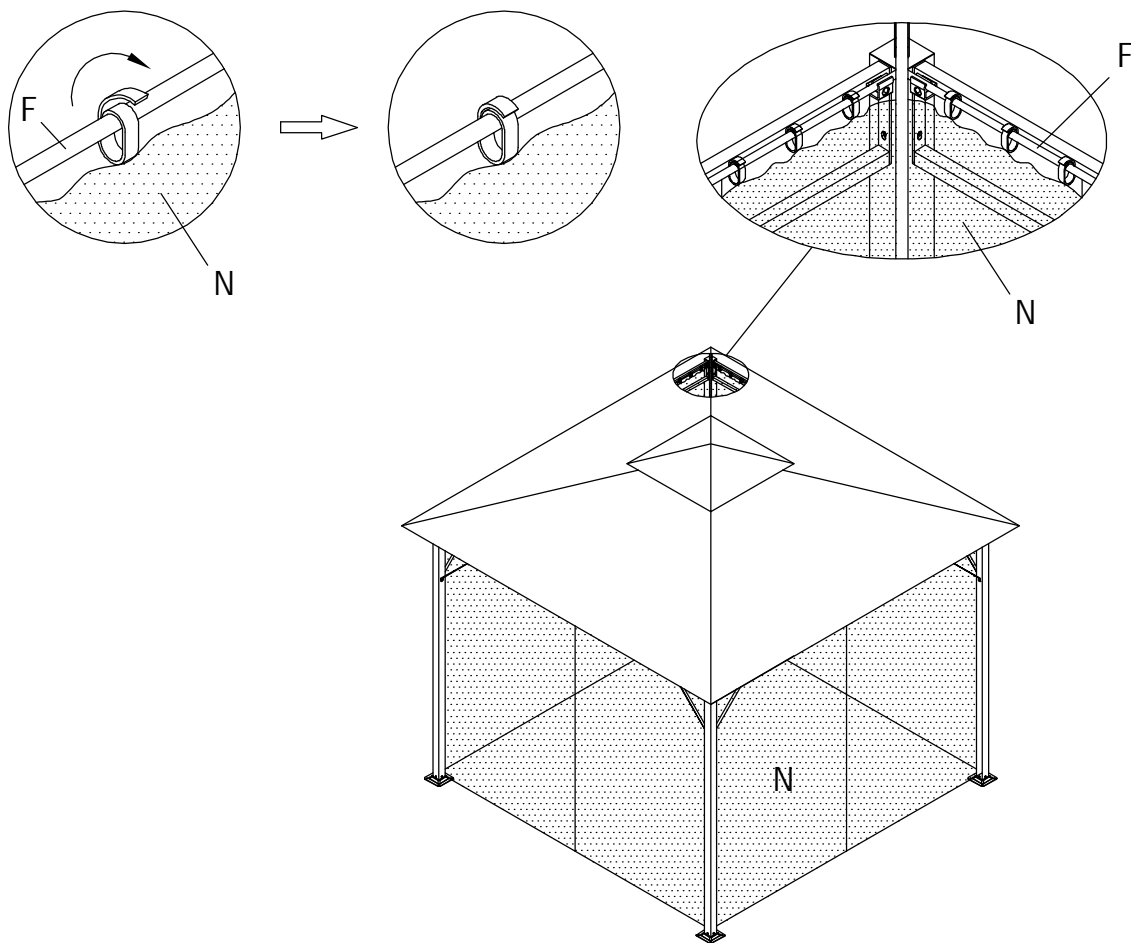

STEP 4

P	BOLT		M6x15mm	16 SETS
---	------	---	---------	---------

STEP 5

P	BOLT		M6x15mm	16 SETS
---	------	---	---------	---------

STEP 6

STEP 7

STEP 8

R	BOLT		M6x30mm	8 SETS
---	------	---	---------	--------

STEP 9

STEP 10

Note: This gazebo is meant to be used for decorative and sunshade purposes only and is not
Mean to withstand any elements of the weather.

Please read these instructions carefully before starting assembly.