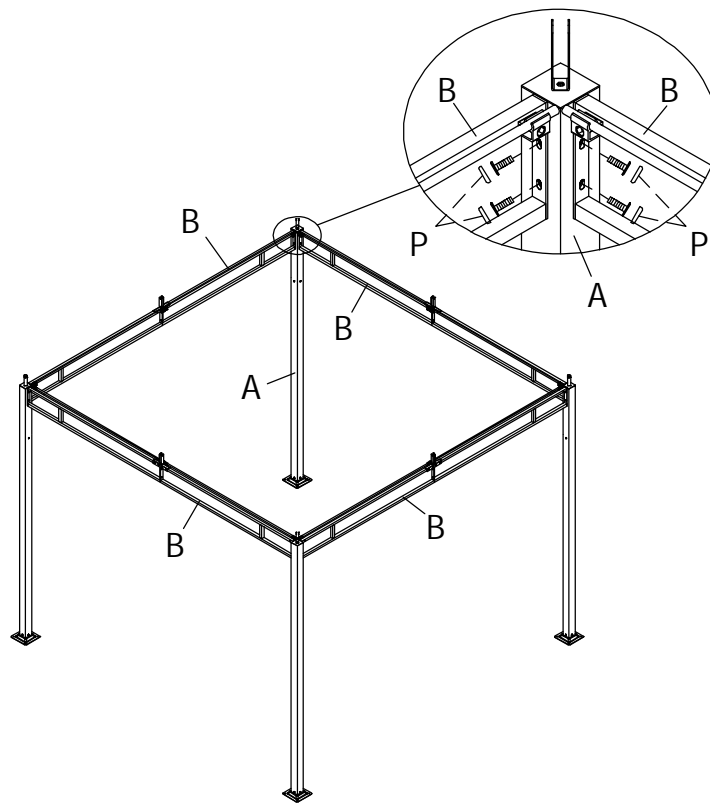

See many more products on the Internet!

www.jeco-inc.com

PARTS LIST

NO.	Description	Sketch	QTY
A	POST		4 PCS
B	SIDE FRAME		8 PCS
C	LONG TOP FRAME BEAM		4 PCS
D	SMALL CORNER BEAM		4 PCS
E	MIDDLE TOP BEAM		4 PCS
F	MESH PIPE		8 PCS
G	BASE		4 PCS
H	TOP CONNECTOR		1 PC
I	CORNER CONNECTOR		4 PCS
J	MIDDLE CONNECTOR		4 PCS
K	CORNER SUPPORT BAR		8 PCS
L	PLASTIC HOLDER		16 PCS
M	CANOPY	M1  M2 	1 PC
N	MESH		4 PCS
O	PEG		8 PCS

Note: Straight ALLEN Key(W) is for use with a power drill.

STEP 1

P	BOLT		M6x15mm	20 SETS
---	------	---	---------	---------

STEP 2

Q	BOLT		M6x15mm	8 SETS
R	BOLT		M6x30mm	8 SETS

STEP 3

T	BOLT		M6x45mm	16SETS
---	------	---	---------	--------

STEP 4

P	BOLT		M6x15mm	16 SETS
---	------	---	---------	---------

STEP 5

P	BOLT		M6x15mm	16 SETS
---	------	---	---------	---------

STEP 6

STEP 7

STEP 8

R	BOLT		M6x30mm	8 SETS
---	------	---	---------	--------