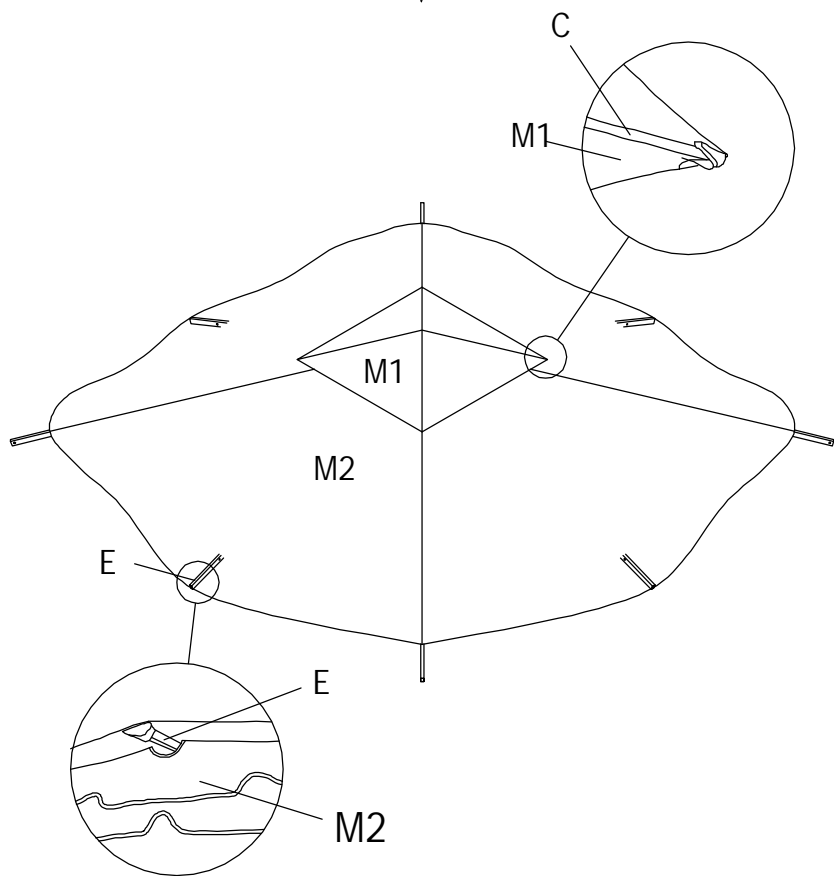

HARDWARE LIST

NO.	Description	Sketch	Size	QTY
P	BOLT		M6x15mm	52 SETS
Q	BOLT		M6x15mm	8 SETS
R	BOLT		M6x30mm	16 SETS
T	BOLT		M6x45mm	16 SETS
U	WRENCH			1 PC
V	ALLEN KEY			1 PC
W	STRAIGHT ALLEN KEY			1 PC

Note: Straight ALLEN Key(W) is for use with a power drill.

STEP 1

P	BOLT		M6x15mm	20 SETS
---	------	---	---------	---------

STEP 2

Q	BOLT		M6x15mm	8 SETS
R	BOLT		M6x30mm	8 SETS

STEP 3

T	BOLT		M6x45mm	16SETS
---	------	---	---------	--------

STEP 4

P	BOLT		M6x15mm	16 SETS
---	------	---	---------	---------

STEP 5

P	BOLT		M6x15mm	16 SETS
---	------	---	---------	---------

STEP 6

STEP 7

STEP 8

R	BOLT		M6x30mm	8 SETS
---	------	---	---------	--------